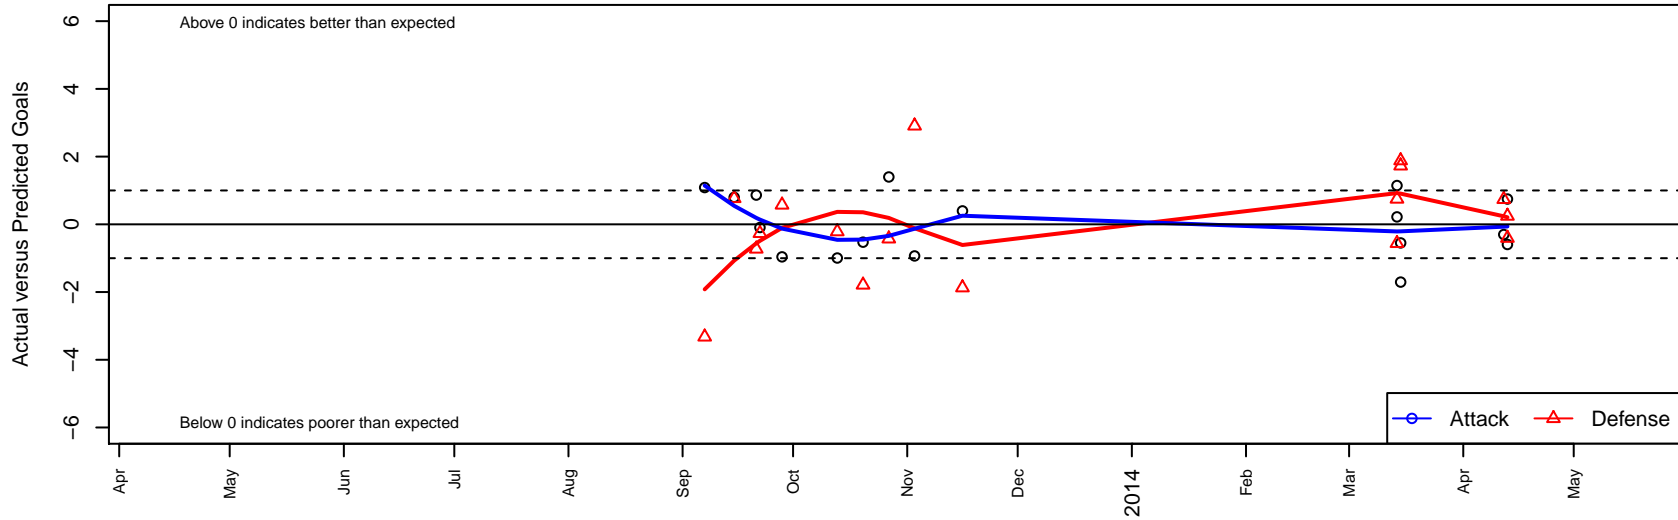

Exiles SC Red B97
Dots are actual minus expected GF (blue circles) and GA (red triangles).
Blue line is smoothed change in attack strength. Red is smoothed change in defense strength.